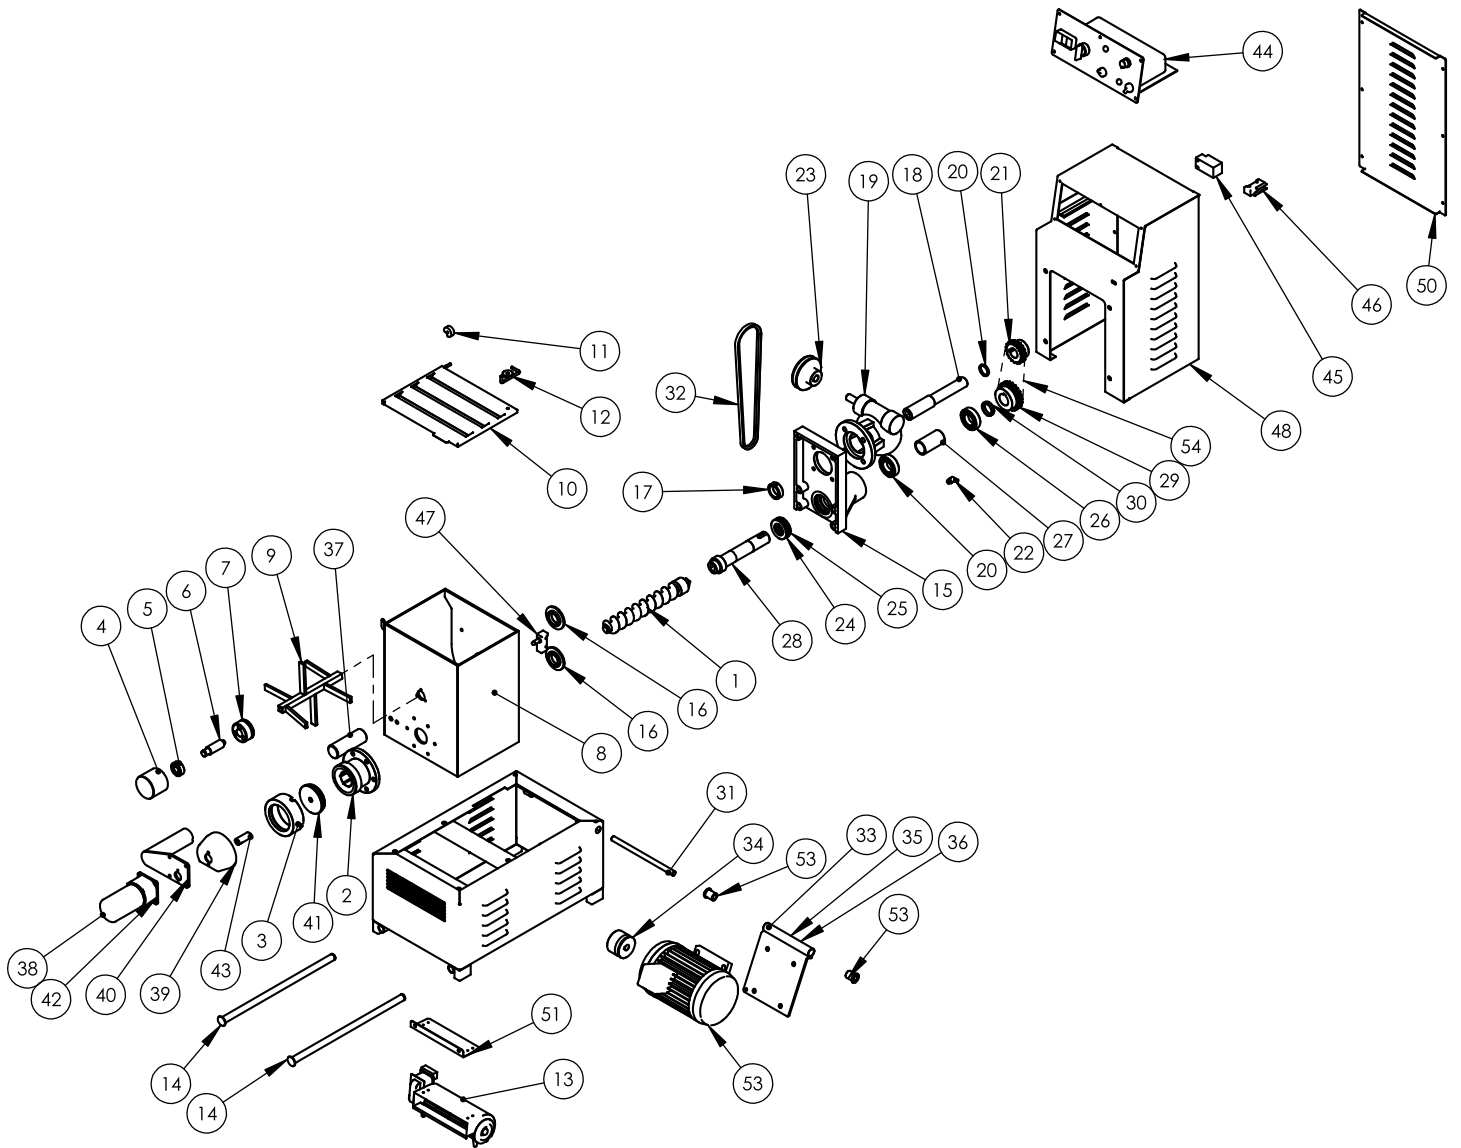

Parts Breakdown

Model PM-IT-0012 49118

Parts Breakdown

Model PM-IT-0012 49118

Item No.	Description	Position	Item No.	Description	Position	Item No.	Description	Position
44115	Worm for 49118	1	77692	Adapter MVF49 for 49118	19	77710	Motor Cover for 49118	37
77675	Sleeve for 49118	2	77693	Spacer for 49118	20	42986	Cutter Motor Complete with Plug (42) for 49118	38
77676	Lock Ring for 49118	3	77694	Upper Sprocket Z=18 3/8 for 49118	21	77712	Protection for 49118	39
77677	Support Mobile Mixing for 49118	4	77695	Fattener for 49118	22	77713	Knife Support for 49118	40
77678	Bearing 62206 for 49118	5	77696	Reducer Pulley for 49118	23	77714	Nylon Cup for 49118	41
77679	Pin for 49118	6	77697	Gasket for 49118	24	77715	Quick Connect Plug for 49118	42
77680	Fixed Support for 49118	7	77698	Bearing 51206 for 49118	25	AD364	Knife Blade for 49118	43
77681	Bath for 49118	8	77699	Bearing 6006 for 49118	26	41404	Electrical System Complete Single Phase for 49118	44
77682	Mixer for 49118	9	AD362	Spacer for 49118	27	77729	Micro Switch FR515 for 49118	45
77683	Cover for 49118	10	77701	Lower Shaft for 49118	28	AK983	Microswitch MS30 for 49118	46
77684	Cam for 49118	11	77702	Lower Sprocket Z=23 3/8 for 49118	29	77721	Micro Switch MS09 for 49118	47
77685	Handle for 49118	12	77703	Spacer for 49118	30	77722	Cater Back for 49118	48
77686	Fan for 49118	13	77704	Rod for Motor Base for 49118	31	77723	Lower Cater for 49118	49
77687	Rod for 49118	14	24593	Belt SPZ 670/710 for 49118	32	77724	Back for 49118	50
77688	Plate for 49118	15	77706	Motor Base for 49118	33	77725	Bracket for Fan for 49118	51
77689	Wheel for 49118	16	77707	Motor Pulley for 49118	34	77726	Nylon Bushing for 49118	52
77690	Ring for 49118	17	77708	Tensioning Screw for 49118	35	AK984	Motor for 49118	53
77691	Upper Shaft for 49118	18	77709	Washer for 49118	36	AK985	Roller Chain and Joint 3/8 for 49118	54